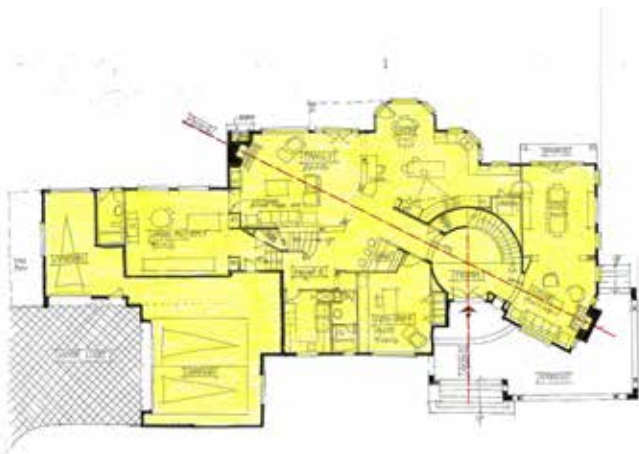

THE FARM HOUSE

Photo Courtesy of Private Client

RES Residential	CH Custom Home	CA	5,000 SF	4 Bedrooms
4 Baths	2 Family Rooms	3 Car Garage	Complete 2013	A Architecture